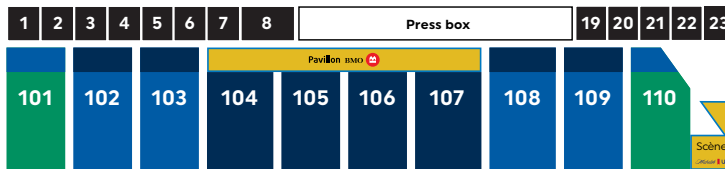

Corporate suites entrance

East entrance

BIRKENSTOCK
Terrasse

West entrance →

Field side seats
Touchline tables

South entrance
Prestige Entrance

President's club

Entrance